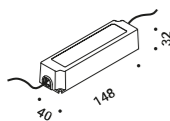

Compulsory accessories / Accessori obbligatori

Drivers / Alimentatori